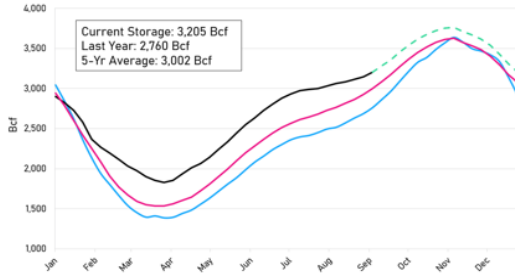

Storage as of 8/31/23

2022

2023 Estimate

5-Yr Average

Year-to-Date